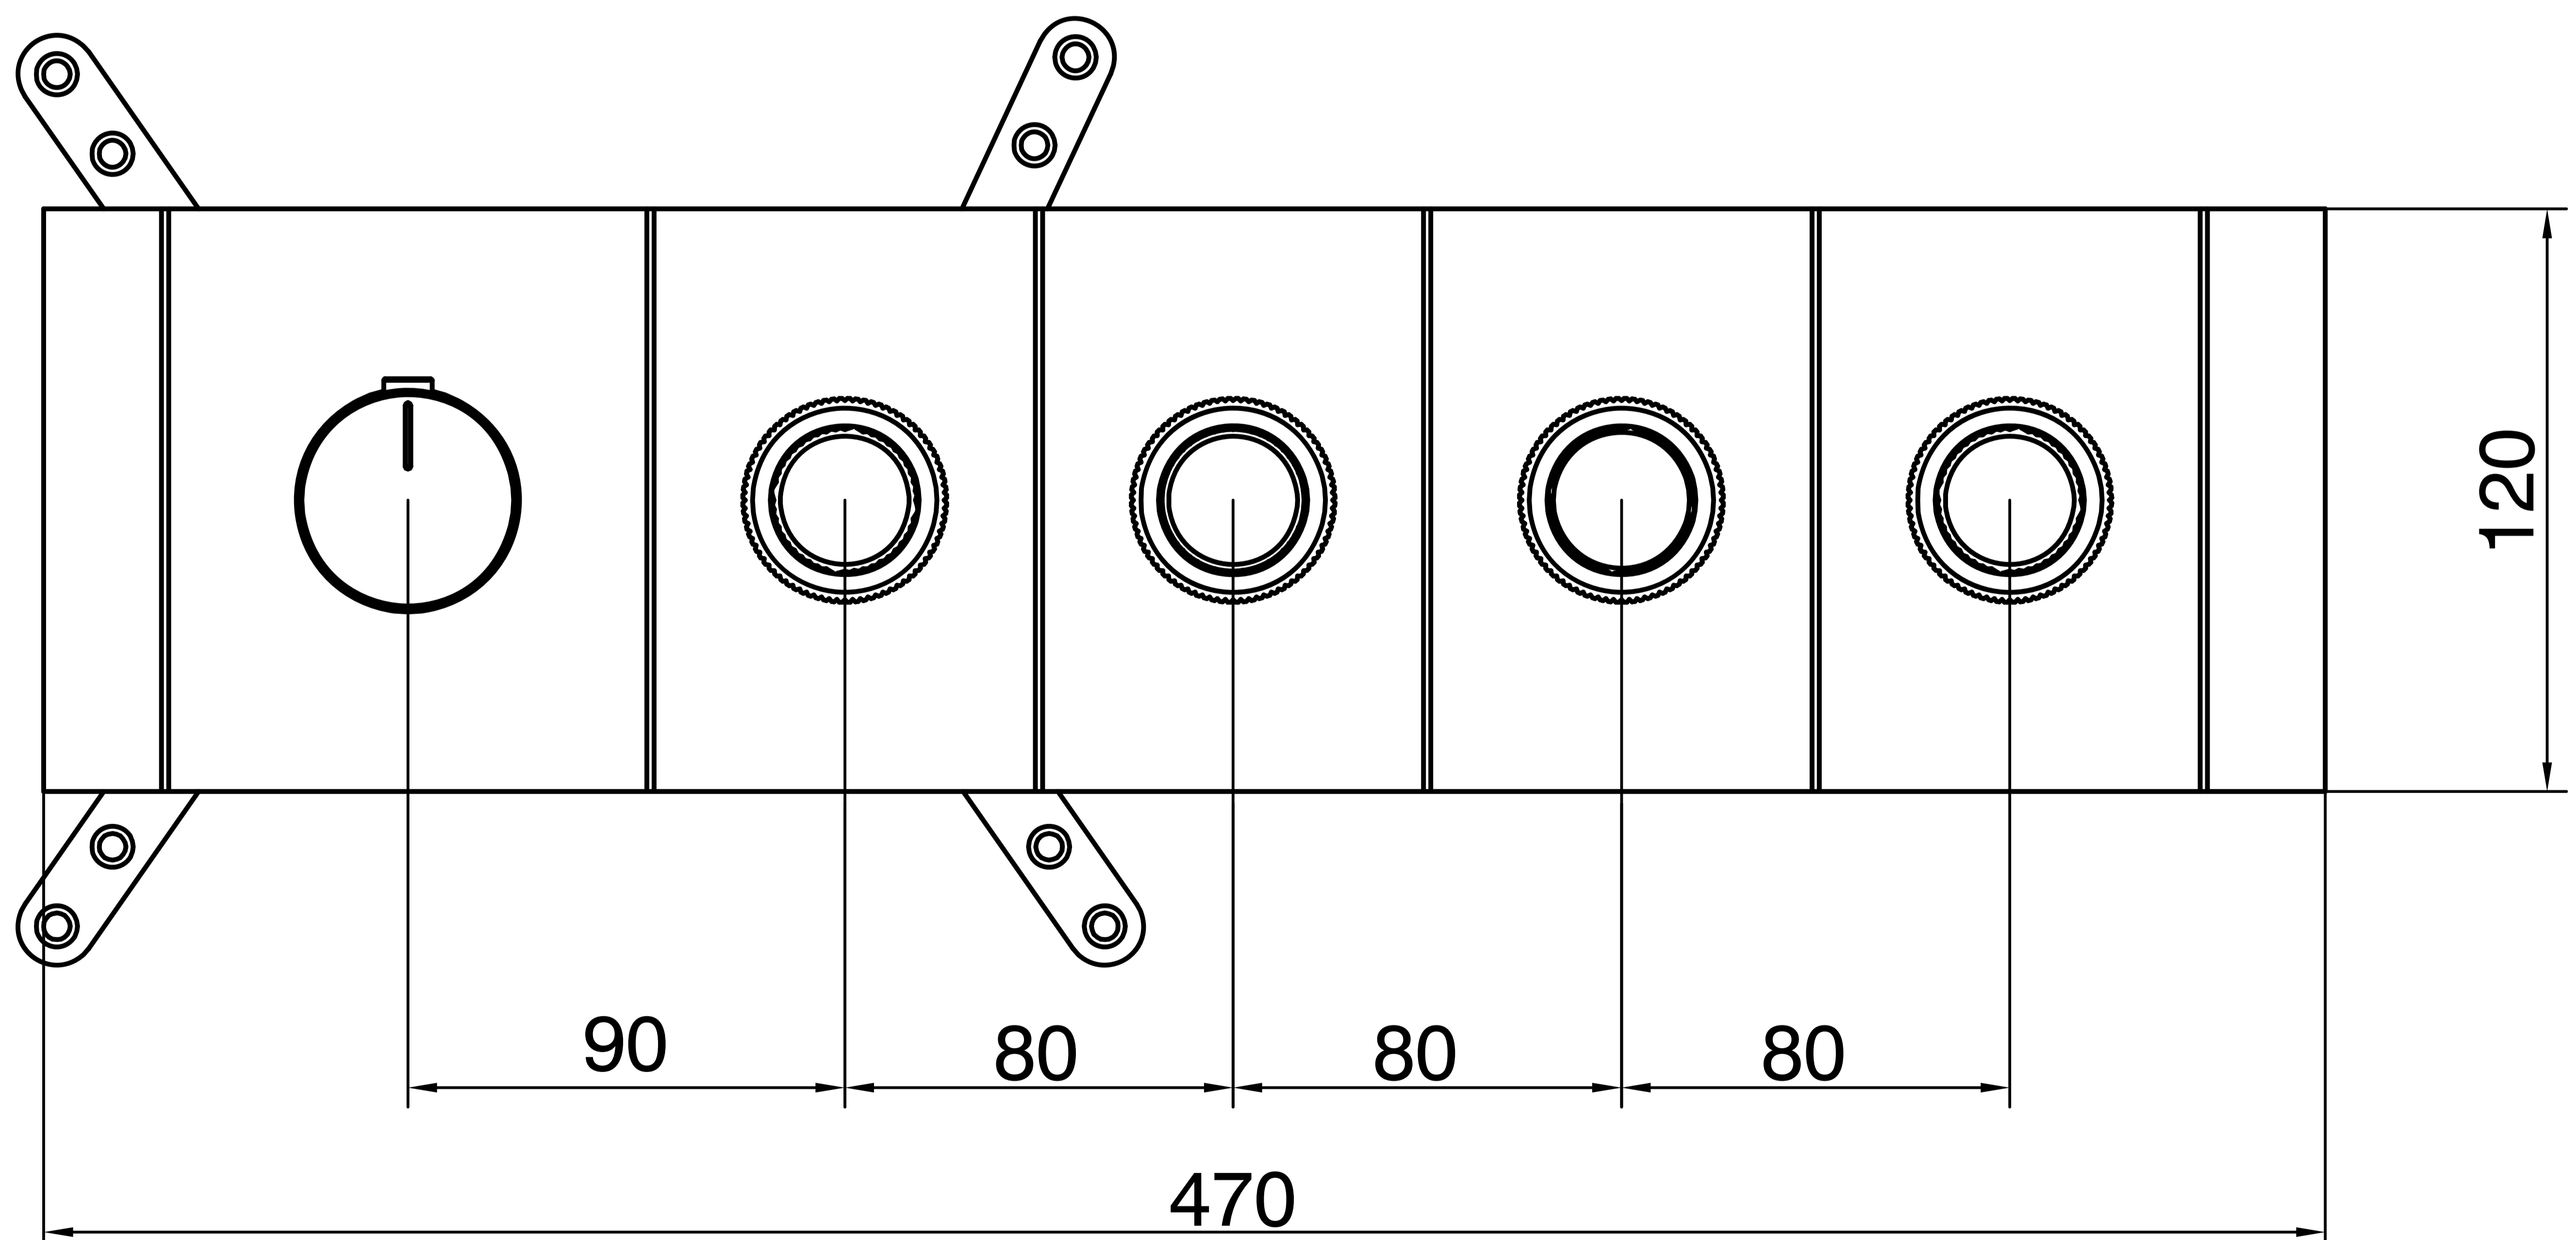

4 Outlet Click Select Diverter

Product Code : 2122

Technical Drawing

All dimension are in mm